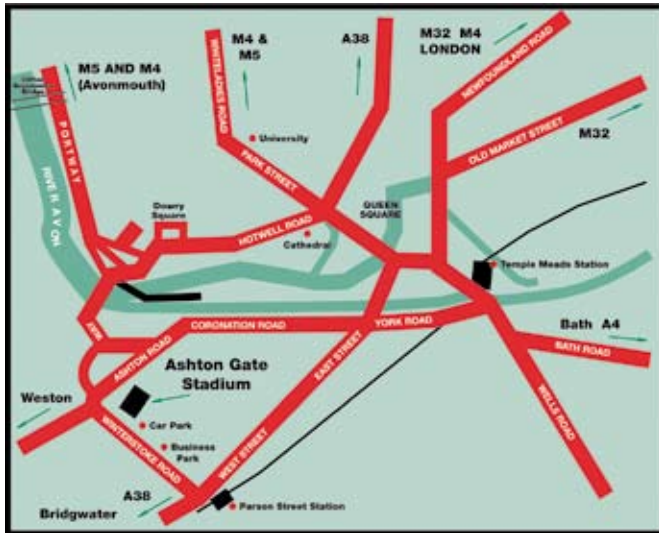

or

Kulfi

Indian ice cream

how to find us

By Road

From M5: Leave the motorway at junction 18, travel along the Portway (A4) following the signs for Bristol Airport/Taunton (A38). Go over the swing bridge (Brunel Way), branch left into Winterstoke Road, and turn left again at the first roundabout for Ashton Gate Stadium.

From M4: At junction 19, exit onto M32 towards Bristol. Continue on A4032. Turn left at A4044/Bond Street. Continue to follow A4044. At Temple Circus Gyratory, take the 2nd exit onto A4/Templegate. At the roundabout, take the 2nd exit onto A370/York Road. Continue to follow A370. Go through one roundabout. Slight left to merge onto Brunel Way. Take the next left at traffic lights for Ashton Gate Stadium.